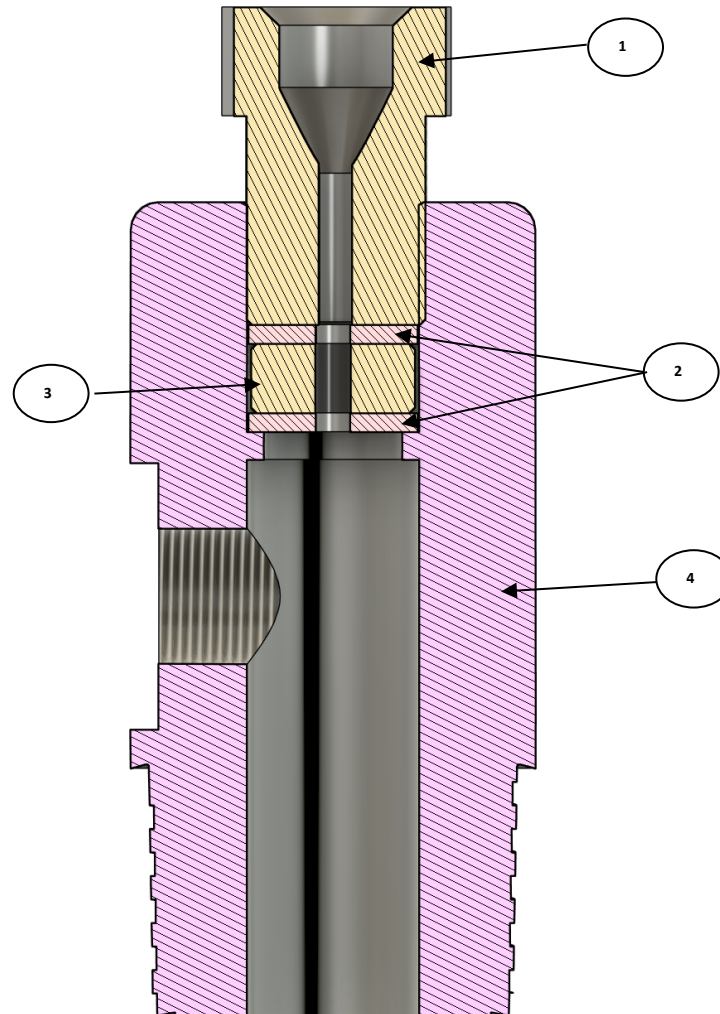

NUWL LOADING CHAMBER

	ITEM DESCRIPTION	PART NUMBERS
1-4	NUWL LOADING CHAMBER	55-40-100
1	LOADING CHAMBER PACKING PLUG	55-20-004
2	LOADING CHAMBER CABLE GUIDE WASHER – 2 NOS.	55-20-005
3	LOADING CHAMBER CABLE PACKING	55-20-006
4	NUWL LOADING CHAMBER BODY	55-40-150